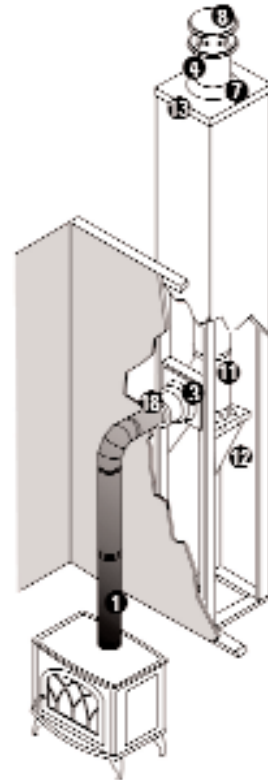

THROUGH THE WALL