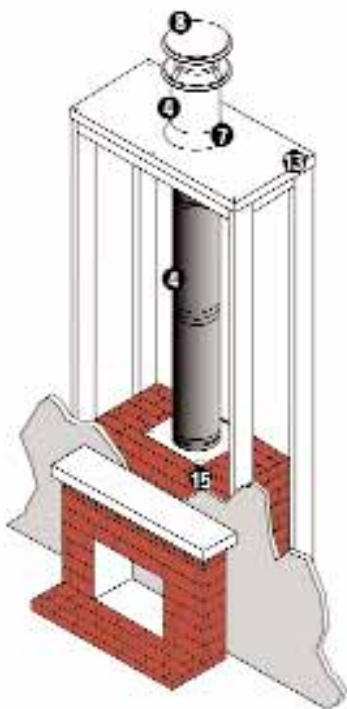

Installation Key	
1	DVL or DuraBlack
2	Ceiling Support Box
3	Wall Thimble
4	Chimney Pipe
5	Attic Insulation Shield
6	Flashing
7	Storm Collar
8	Chimney Cap
9	Elbow
10	Elbow Strap
11	Tee with Tee Cap
12	Tee Support
13	Chase Top Flashing
14	Base Tee / Double Tee
15	Anchor Plate
16	Firestop Radiation Shield ( <i>not shown in diagram</i> )
17	Roof Support
18	Finishing Collar

# DuraVent

**MULTI-STORY**

**ATTIC OFFSET**

**THROUGH THE WALL**

**FIREPLACE**

*(New or Retrofit)*

**CATHEDRAL CEILING**

*(Roof Support)*