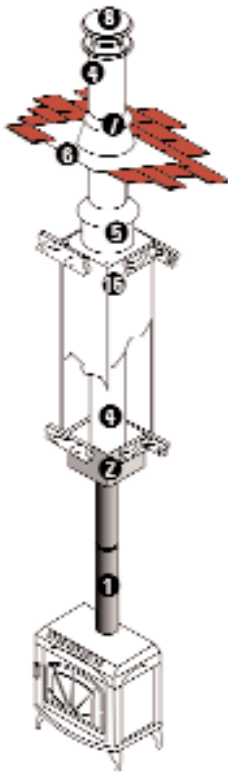

DuraVent

MULTI-STORY